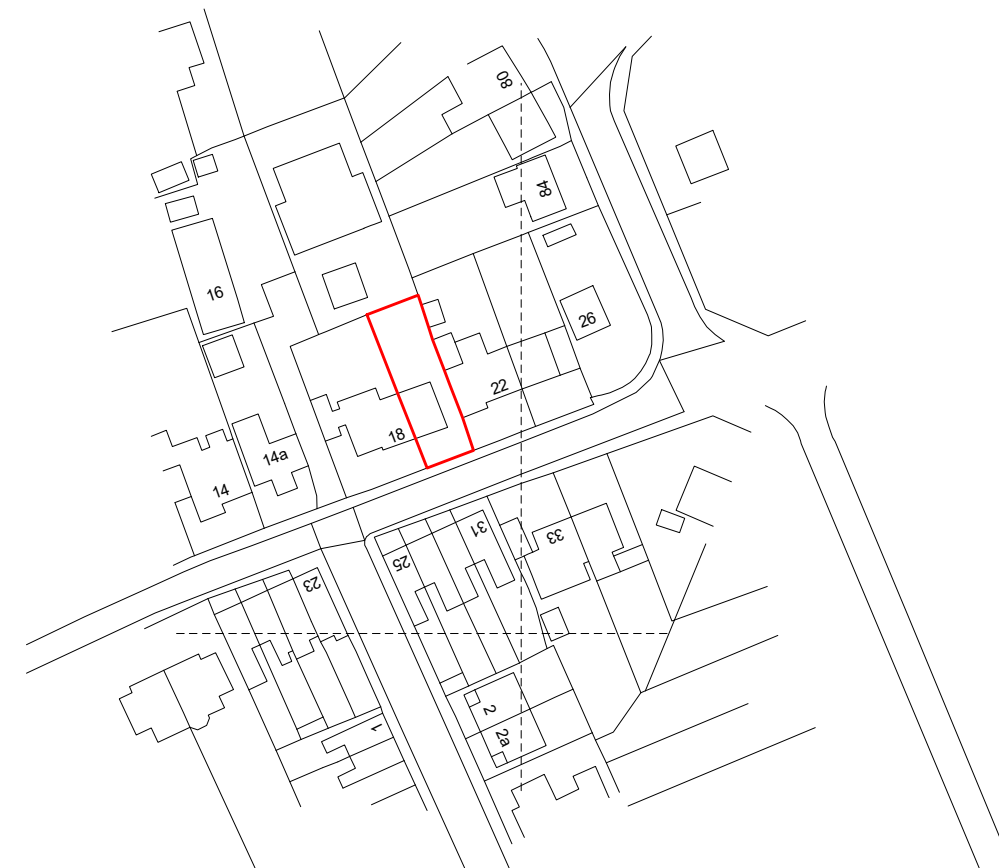

Block Plan - Scale 1:500

Ordnance Survey (c) Crown Copyright 2021. All rights reserved. Licence number 100022432

Scale 1:500

Location Plan - Scale 1:1250

Ordnance Survey (c) Crown Copyright 2021. All rights reserved. Licence number 100022432

Scale 1:1250

Rev. Date Revision Note

- - -

All dimensions to be checked on site but may be scaled for Planning Purposes

Drawn by VR

Date Nov 2021

Project 20 New Road Oundle

Drawing Block Plan and Location Plan

Scale	Job No.	Drawing No.
1:500	4814	1
1:1250		